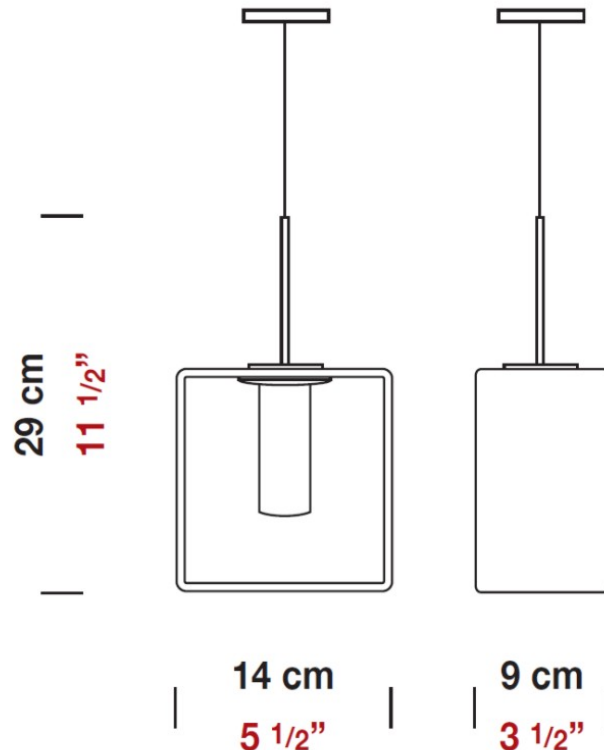

DOMINO SUSPENSION

D81048-BLK

PROJECT _____

TYPE _____

NOTES _____

QUANTITY _____

DATE _____

GENERAL

Series: Domino
Brand: Panzeri
Division: Design
Mounting Type: Suspension
Mounting Location: Ceiling
Subcategory: Pendant

PHYSICAL

Length (mm): 140
Length (in): 5 1/2
Width (mm): 90
Width (in): 3 7/16
Height (mm): 290
Height (in): 11 7/16
Max. Overall Height (mm): 2290
Max. Overall Height (in): 90 3/16
Weight (kg): 1.23
Weight (lbs): 2.71
Diffuser: Black Blown Glass

ELECTRICAL

Number of Lamps: 1
Lamp Type: LED Retrofit / Halogen
Bulb Included: Bulb Not Included
Total Output Wattage (W): 13 / 60
Max. Wattage Per Lamp (W): 13 / 60
Lamp Base: G9

LED

OPTICAL

RATINGS AND CERTIFICATIONS

Certified By: CSA Certified to UL and CSA Standards
IP rating: IP20