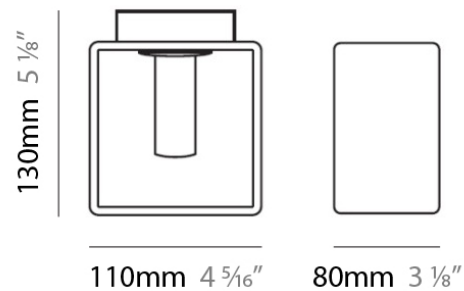

DOMINO SURFACE

D82033-BLK

PROJECT _____

TYPE _____

NOTES _____

QUANTITY _____

DATE _____

GENERAL

Series: Domino

Brand: Panzeri

Division: Design

Mounting Type: Surface

Mounting Location: Ceiling

Subcategory: Ambient

PHYSICAL

Shape: Rectangle

Length (mm): 110

Length (in): 4 ⁵/₁₆

Width (mm): 80

Width (in): 3 ¹/₈

Height (mm): 130

Height (in): 5 ¹/₈

Extension (in): 5 ¹/₈

Weight (kg): 1.23

Weight (lbs): 2.7

Diffuser: Black Blown Glass

Fixture Material: Glass / Aluminum

ELECTRICAL

Number of Lamps: 1

Lamp Type: LED Retrofit / Halogen

Bulb Included: Bulb Not Included

Total Output Wattage (W): 3 / 35

Max. Wattage Per Lamp (W): 3 / 35

Lamp Base: G9

Input Voltage (V): 120

LED

OPTICAL

RATINGS AND CERTIFICATIONS

Certified By: CSA Certified to UL and CSA Standards

IP rating: IP40