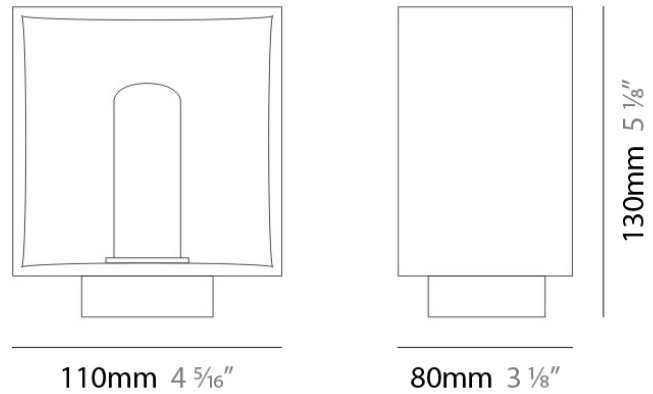

DOMINO PORTABLE

D84079

PROJECT	_____
TYPE	_____
NOTES	_____
QUANTITY	_____
DATE	_____

GENERAL

Series: Domino
Brand: Panzeri
Division: Design
Mounting Type: Portable
Mounting Location: Table
Subcategory: Table

PHYSICAL

Shape: Cube
Length (mm): 110
Length (in): 4 $\frac{5}{16}$ "
Width (mm): 80
Width (in): 3 $\frac{1}{8}$ "
Height (mm): 130
Height (in): 5 $\frac{1}{8}$ "
Light Distribution: Omnidirectional
Weight (kg): 1.23
Weight (lbs): 2.7
Diffuser: Matte White Blown Glass
Fixture Finish: Metallic Gray
Fixture Material: Glass / Aluminum

ELECTRICAL

Number of Lamps: 1
Lamp Type: LED Retrofit
Lamp Shape: T4
Bulb Included: Bulb Not Included
Total Output Wattage (W): 3
Max. Wattage Per Lamp (W): 3
Lamp Base: G9
Input Voltage (V): 120

LED

OPTICAL

RATINGS AND CERTIFICATIONS

Certified By: CSA Certified to UL and CSA Standards
IP rating: IP40